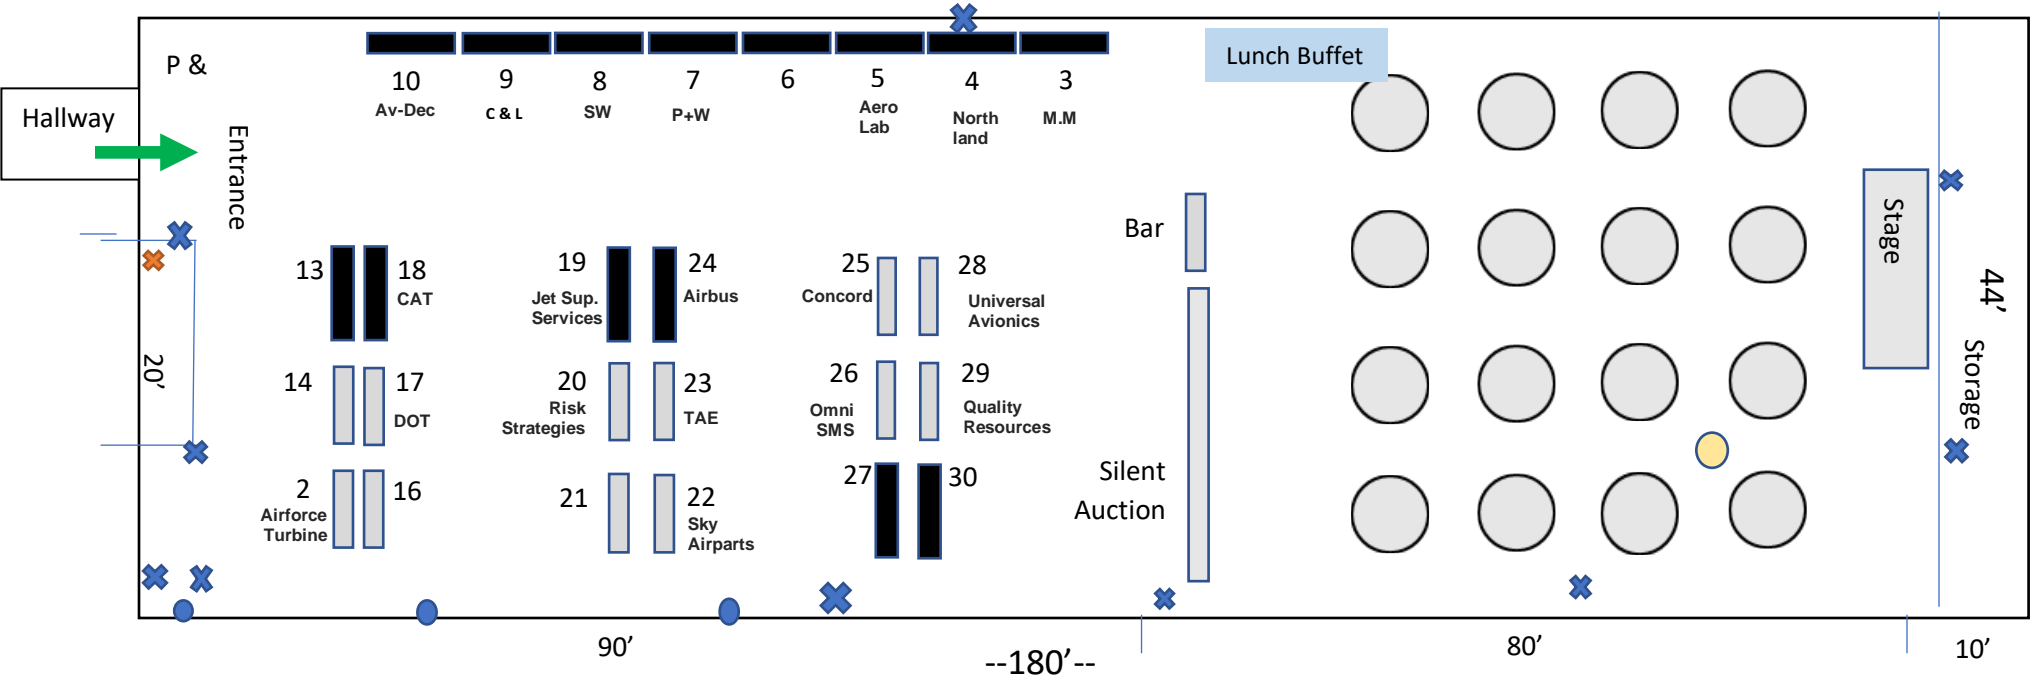

Tradeshow Area

6' tables, 8' booth

8' tables, 10' booth

Electrical Outlets

Projector/Laptop Table

Note: AACA reserves the authority to reassign exhibit space dimensions and location at the show, if necessary.